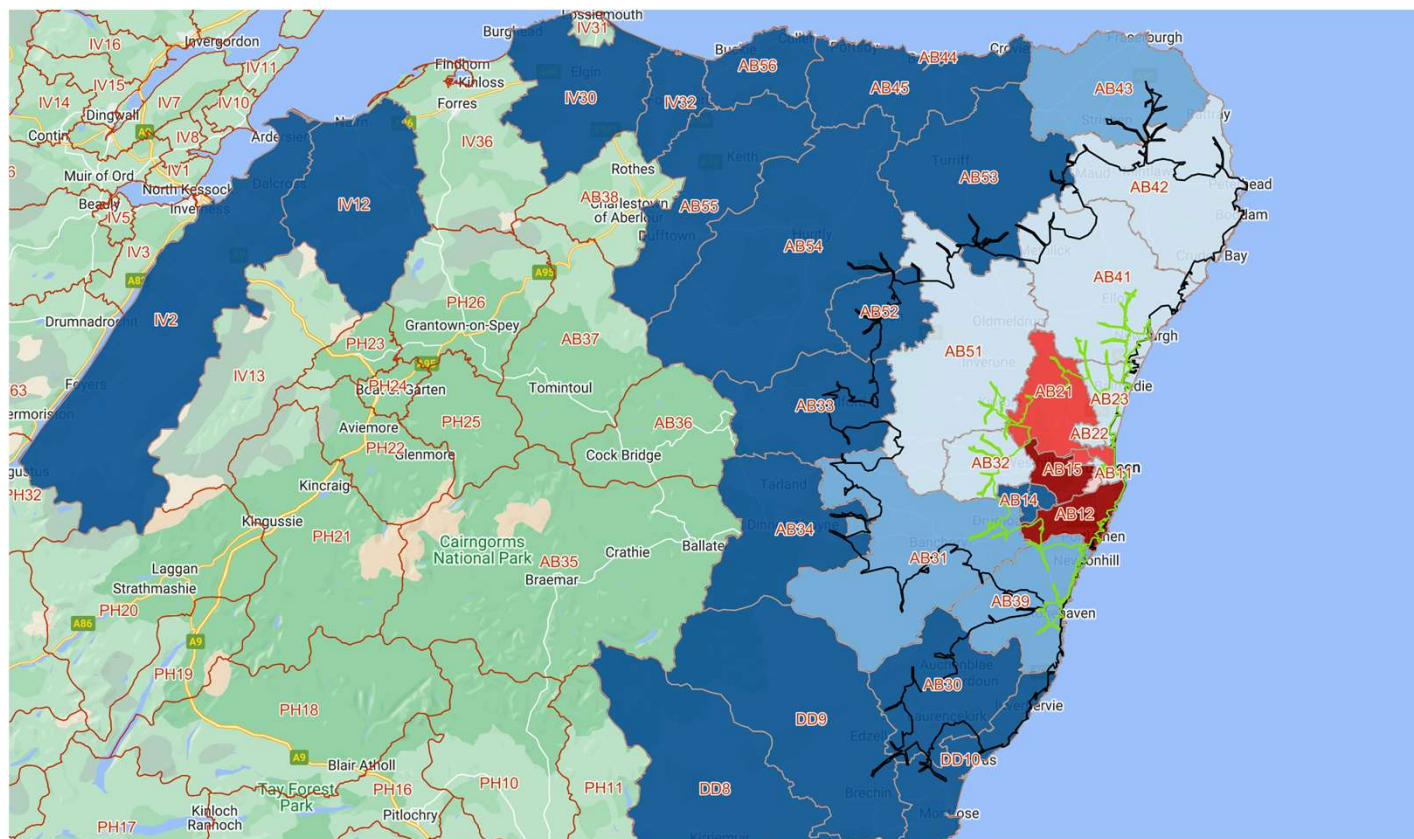

AAC Audiences 22/23 – 401 valid postcodes

Green outline – 30 min drivetime – 56% of bookers

Black outline – 60 min drivetime – 76% of bookers