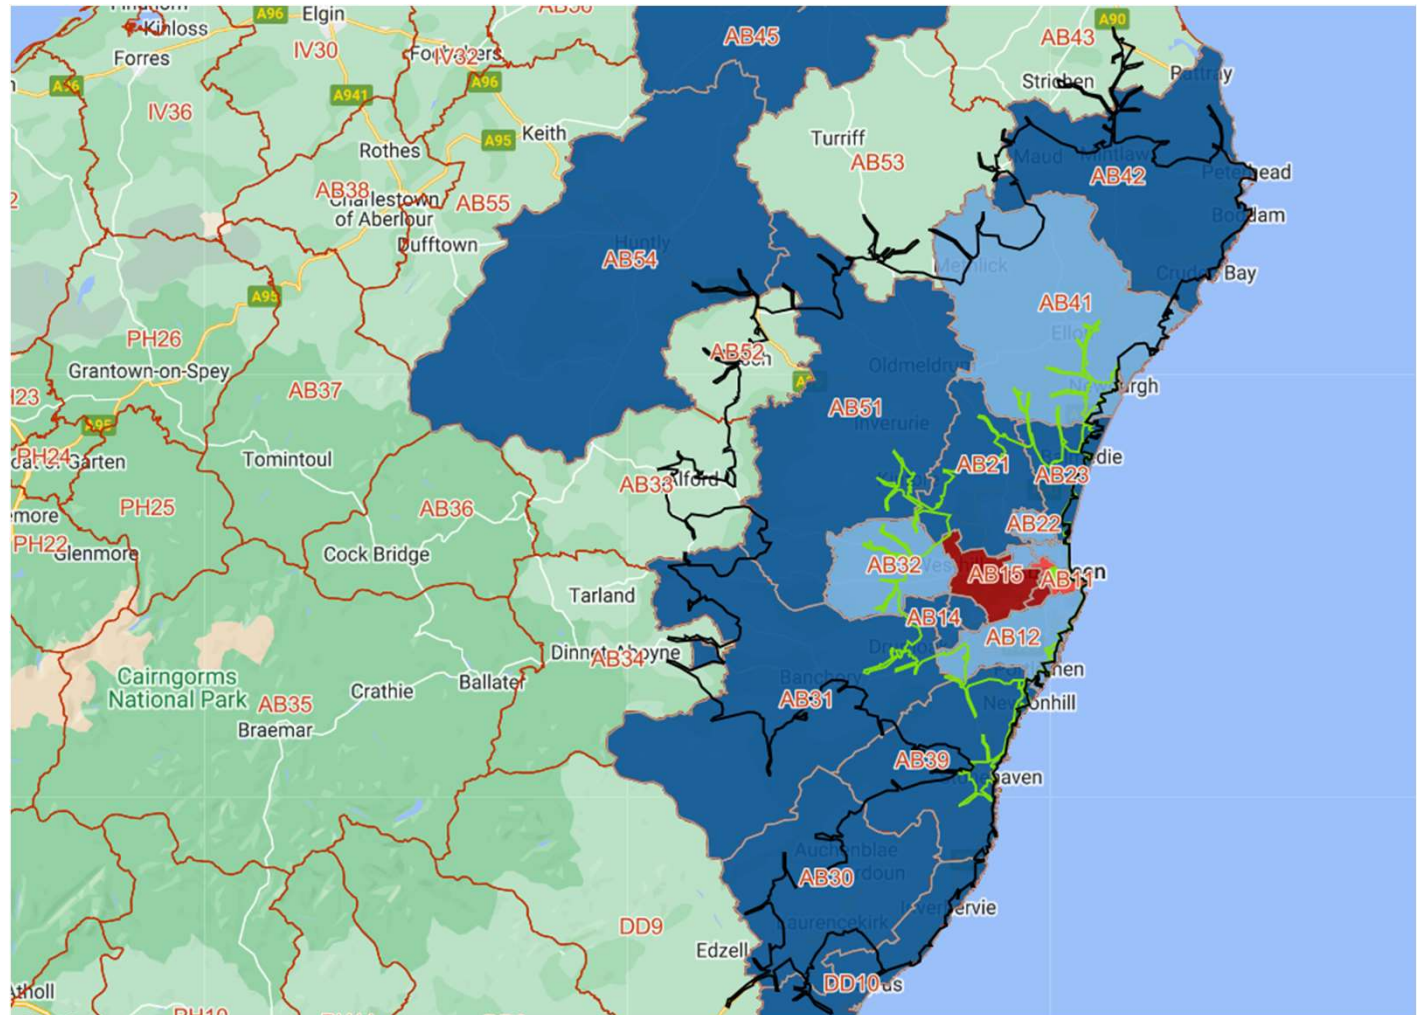

SPECTRA 2023 – 846 valid postcodes

Green outline – 30 min drivetime – 62% of visitors

Black outline – 60 min drivetime – 86% of visitors

SPECTRA 2023 – 846 valid postcodes

** yellow highlighted districts indicate priority neighbourhood areas

Postcode District	Location	Spectra Visitor Households	% Bookers	HH Population	% Penetration
AB15	Bielside, Criagiebuckler, Cults, Hazlehead, Kingswells, Mannofield, Milltimber	92	11%	18,029	5%
AB12	Altens, Ardoe, Banchory, Devenick, Bridge of Dee, Cove Bay, Maryculter, Nigg, Portlethen	69	8%	12,574	5%
AB10	City Centre, Bridge of Dee, Mannofield	66	8%	12,336	5%
AB51	Inverurie	55	7%	16,626	3%
AB21	Blackburn, Bucksburn, Dyce, Fintray, Kinellar, Newmacher, Whiterashes	54	6%	12,899	4%
AB24	Old Aberdeen, Woodside, Tillydrone, Seaton	53	6%	18,447	3%
AB22	Bridge of Don, Danestone, Grandholm, Persley	48	6%	7,427	6%
AB41	Ellon	45	5%	9,531	5%
AB25	Kittybrewster, Foresterhill, Rosemount	44	5%	10,638	4%
AB16	Mastrick, Northfield, Middlefield, Cornhill	43	5%	12,950	3%

NUART 2023 – 172 valid postcodes

** yellow highlighted districts indicate priority neighbourhood areas

Postcode District	Location	NUART Visitor Households	% Bookers	HH Population	% Penetration
AB15	Bielside, Criagiebuckler, Cults, Hazlehead, Kingswells, Mannofield, Milltimber	31	18%	18,029	2%
AB10	City Centre, Bridge of Dee, Mannofield	23	13%	12,336	2%
AB11	City Centre, Torry	19	11%	11,676	2%
AB25	Kittybrewster, Foresterhill, Rosemount	13	8%	10,638	1%
AB24	Old Aberdeen, Woodside, Tillydrone, Seaton	10	6%	18,447	<1%
AB12	Altens, Ardoe, Banchory, Devenick, Bridge of Dee, Cove Bay, Maryculter, Nigg, Portlethen	8	5%	12,574	<1%
AB16	Mastrick, Northfield, Middlefield, Cornhill	8	5%	12,950	<1%
AB22	Bridge of Don, Danestone, Grandholm, Persley	6	3%	7,427	1%
AB32	Westhill	6	3%	12,902	<1%
AB41	Ellon	6	3%	9,531	<1%