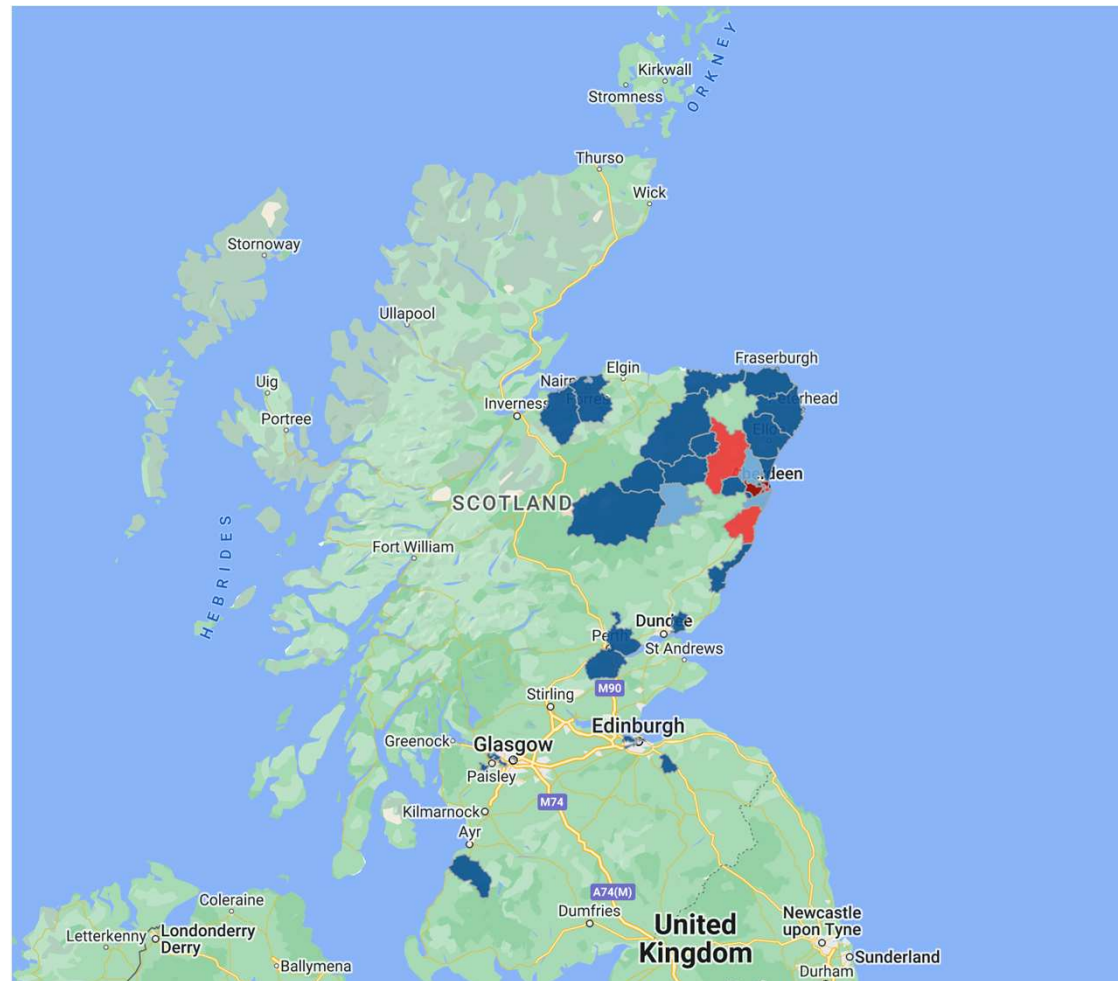

Sound Audiences 22/23 – 129 valid postcodes

Colour	Bookers	Count of Postcode Districts	% Bookers
Dark Blue	0-2	34	77%
Light Blue	3-5	3	7%
Red	6-10	4	9%
Dark Red	11-23	3	7%