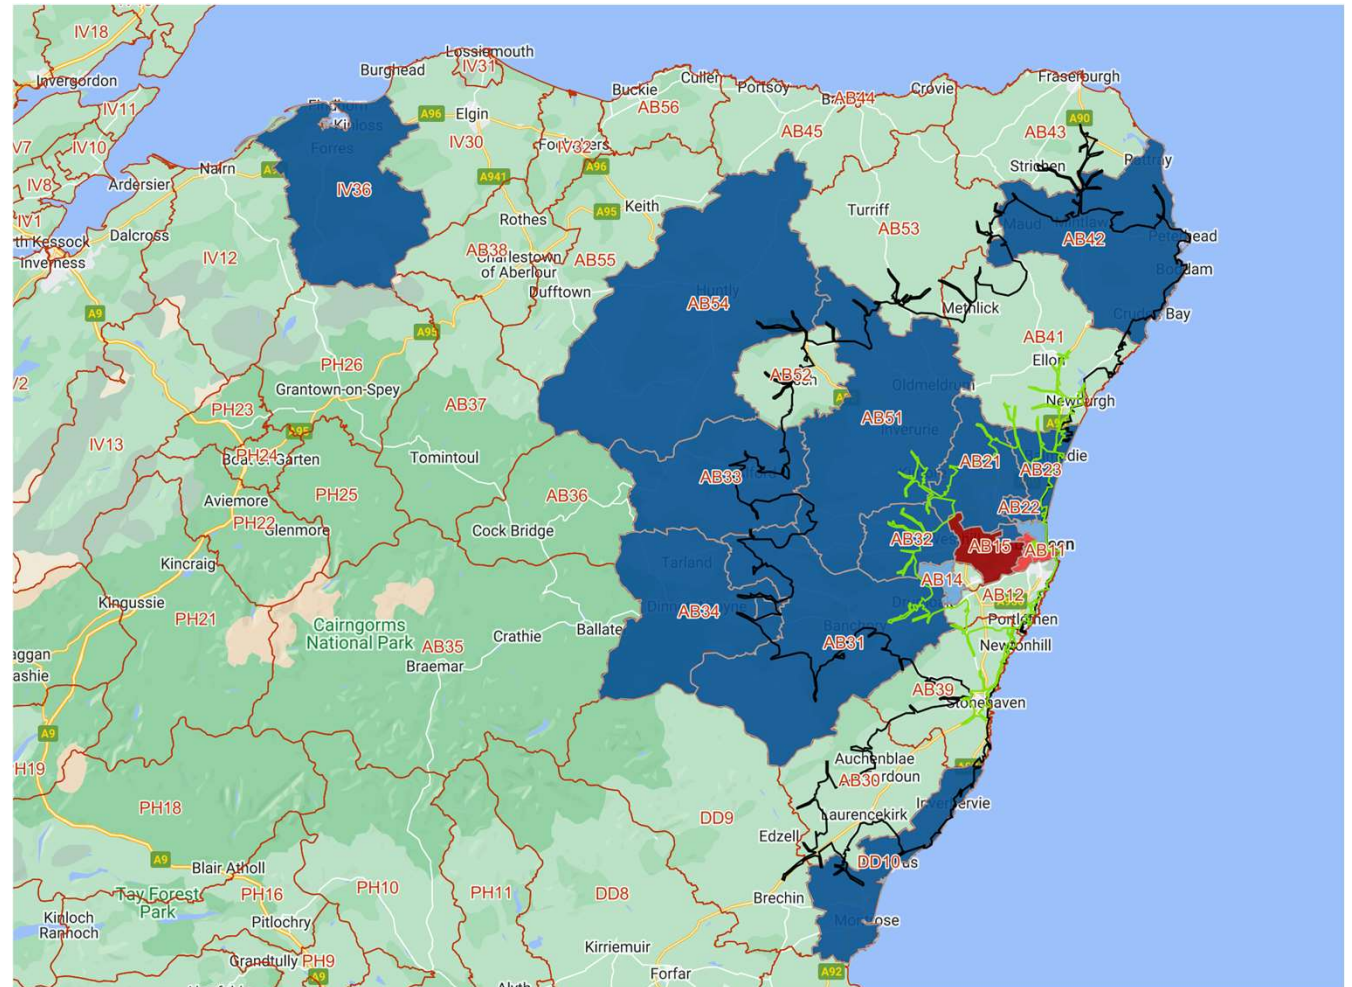

DanceLive Audiences 22/23 – 81 valid postcodes

Green outline – 30 min drivetime – 54% of bookers

Black outline – 60 min drivetime – 63% of bookers