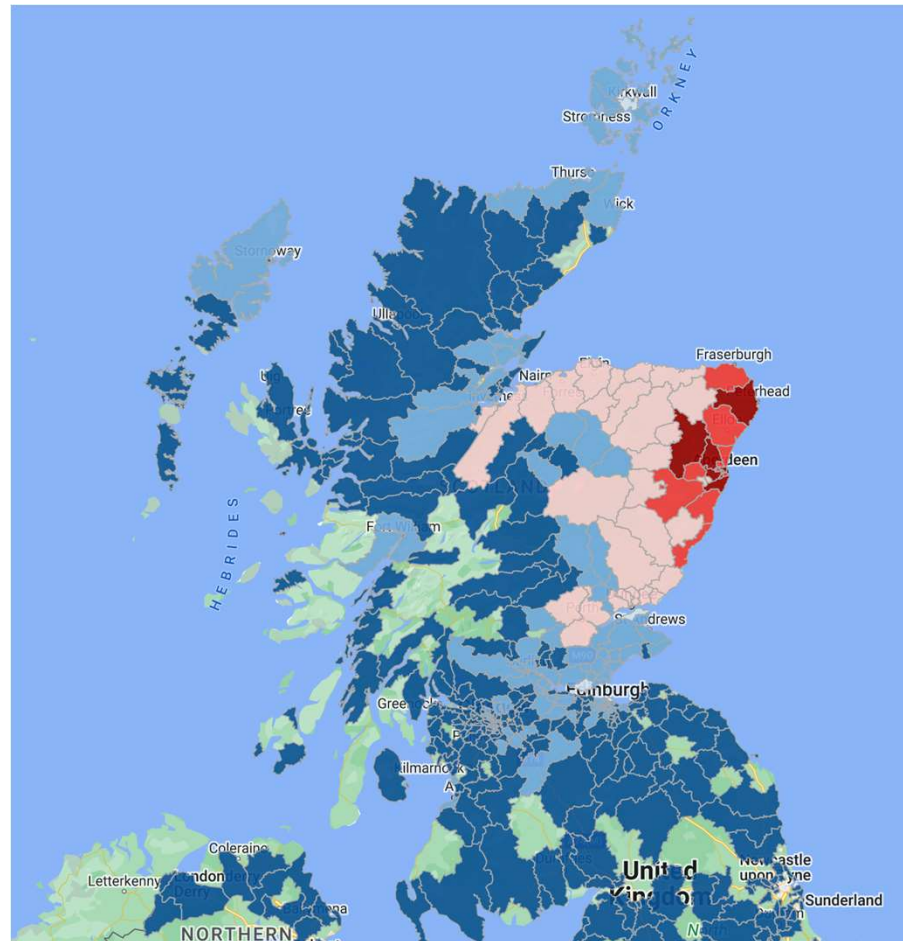

APA Audiences 22/23 – 59,854 valid postcodes

Colour	Bookers	Count of Postcode Districts	% Bookers
Dark Blue	0-10	987	87%
Light Blue	11-50	80	7%
Very Light Blue	51-100	4	*
Light Pink	101-1000	33	3%
Orange	1001-2500	11	1%
Dark Red	2500-5633	7	1%