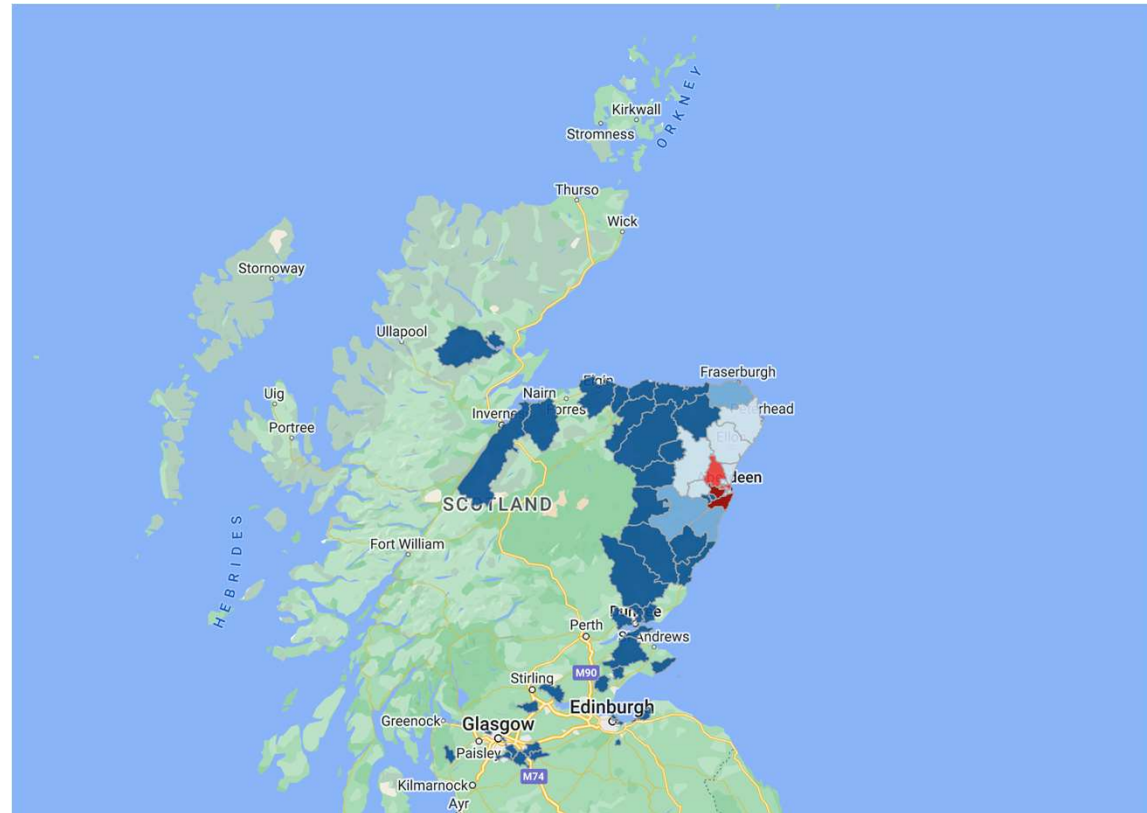

AAC Audiences 22/23 – 401 valid postcodes

Colour	Bookers	Count of Postcode Districts	% Bookers
Dark Blue	0-5	45	71%
Light Blue	6-10	2	3%
Very Light Blue	11-20	7	11%
Light Red	21-25	1	2%
Orange	26-30	3	5%
Dark Red	30-33	2	3%