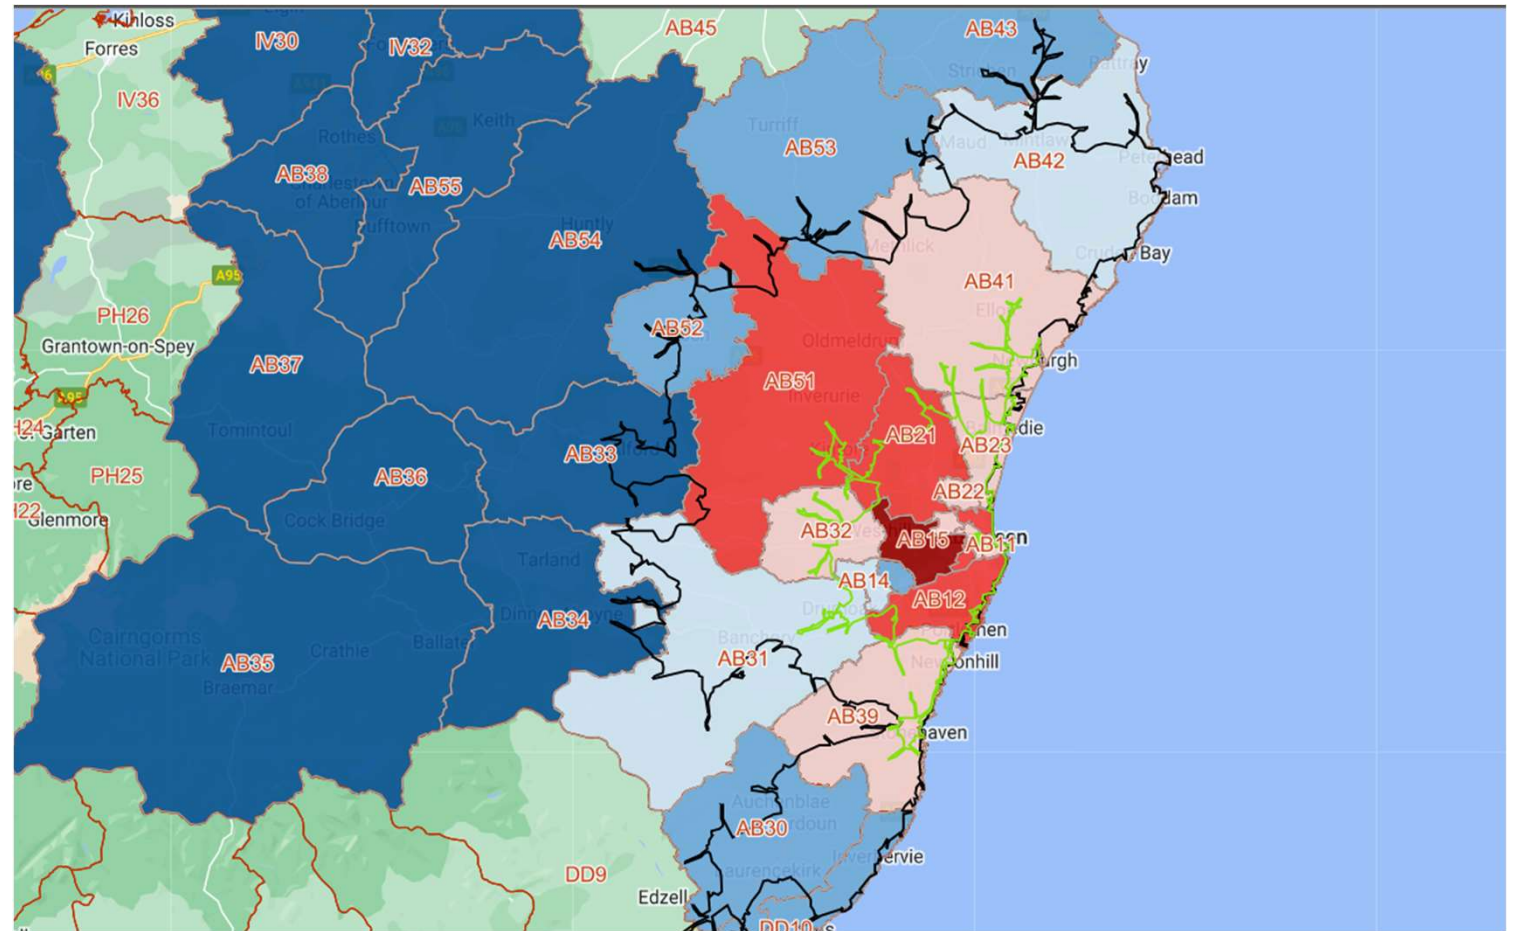

SPECTRA 2023 – 846 valid postcodes

Colour	Bookers	Count of Postcode Districts	% Bookers
Dark Blue	0-5	14	37%
Light Blue	6-10	6	16%
Very Light Blue	11-20	3	8%
Light Red	21-50	8	21%
Dark Red	51-75	5	13%
Very Dark Red	76-92	1	3%

SPECTRA 2023 – 846 valid postcodes

Green outline – 30 min drivetime – 62% of visitors

Black outline – 60 min drivetime – 86% of visitors

SPECTRA 2023 – 846 valid postcodes

** yellow highlighted districts indicate priority neighbourhood areas