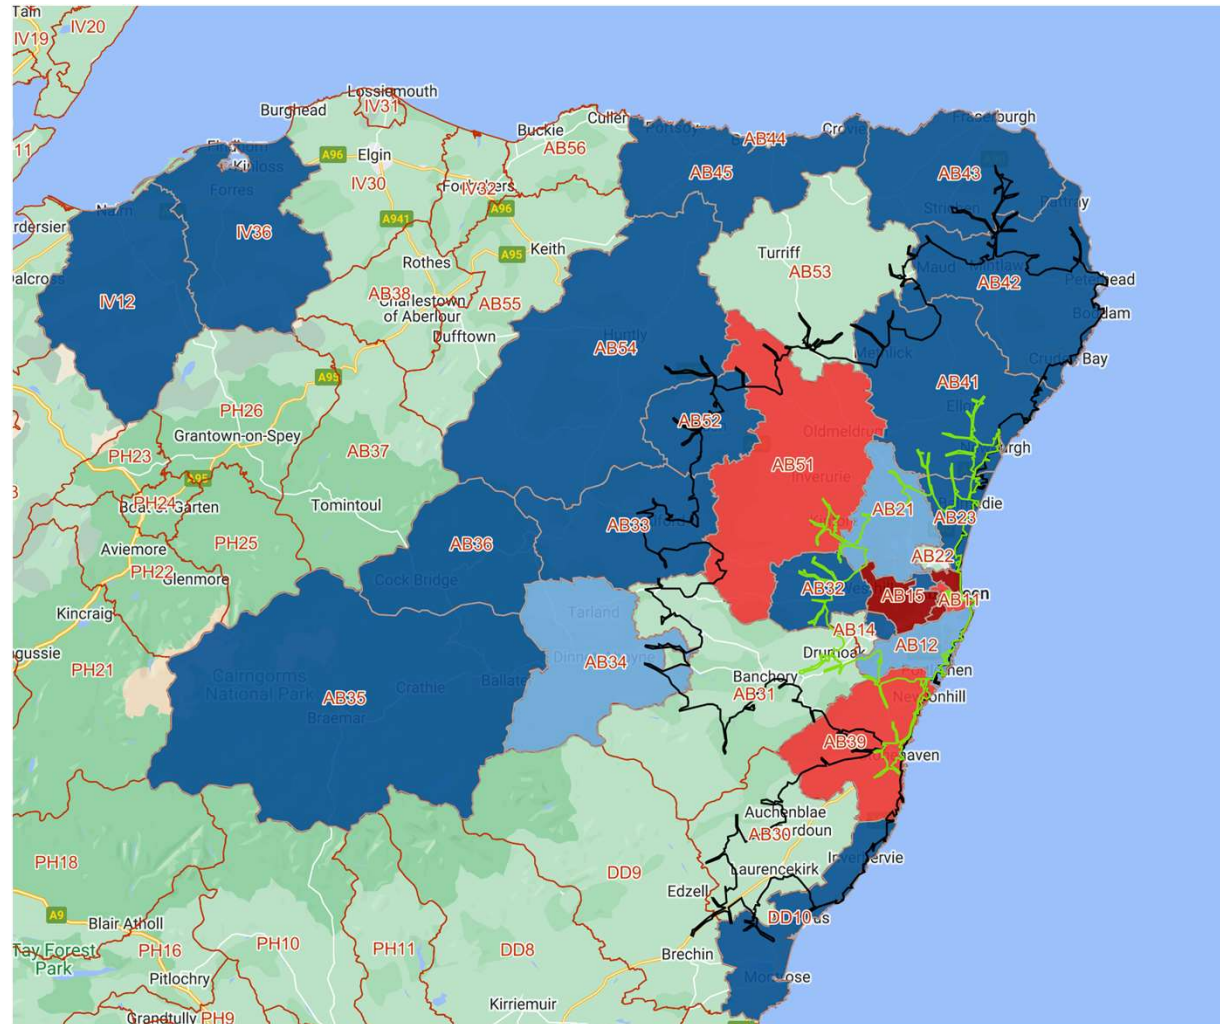

Sound Audiences 22/23 – 129
valid postcodes

Green outline – 30 min drivetime –
57% of bookers

Black outline – 60 min drivetime – 72%
of bookers