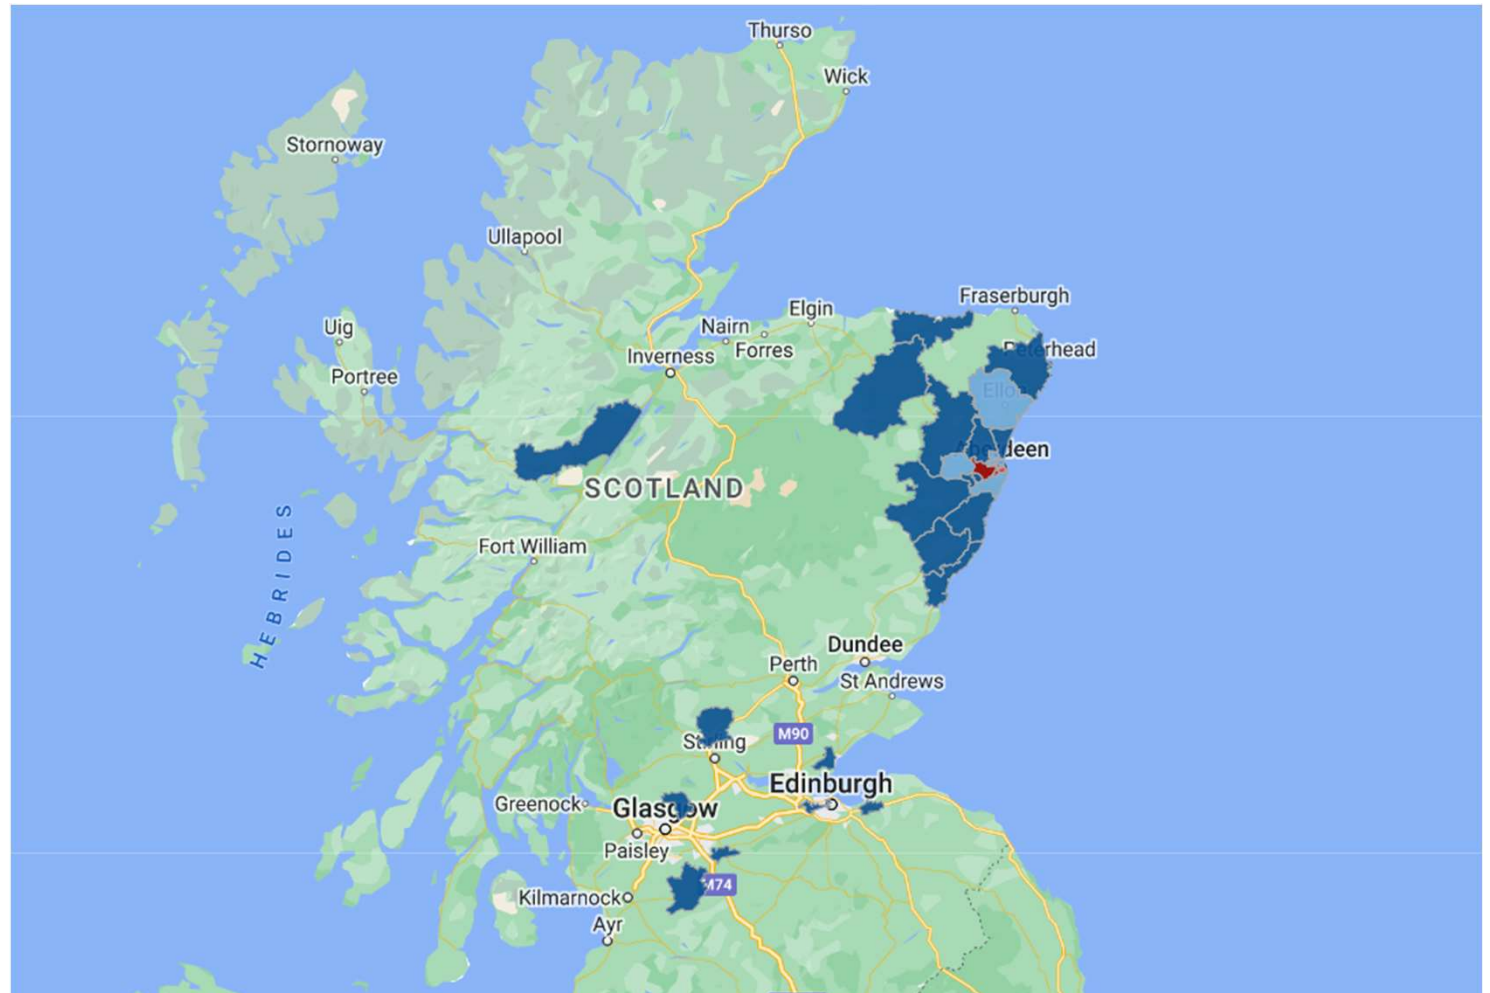

NUART 2023 – 172 valid postcodes

Colour	Bookers	Count of Postcode Districts	% Bookers
Dark Blue	0-5	28	74%
Light Blue	6-10	6	16%
Orange	11-20	2	5%
Red	21-30	2	5%