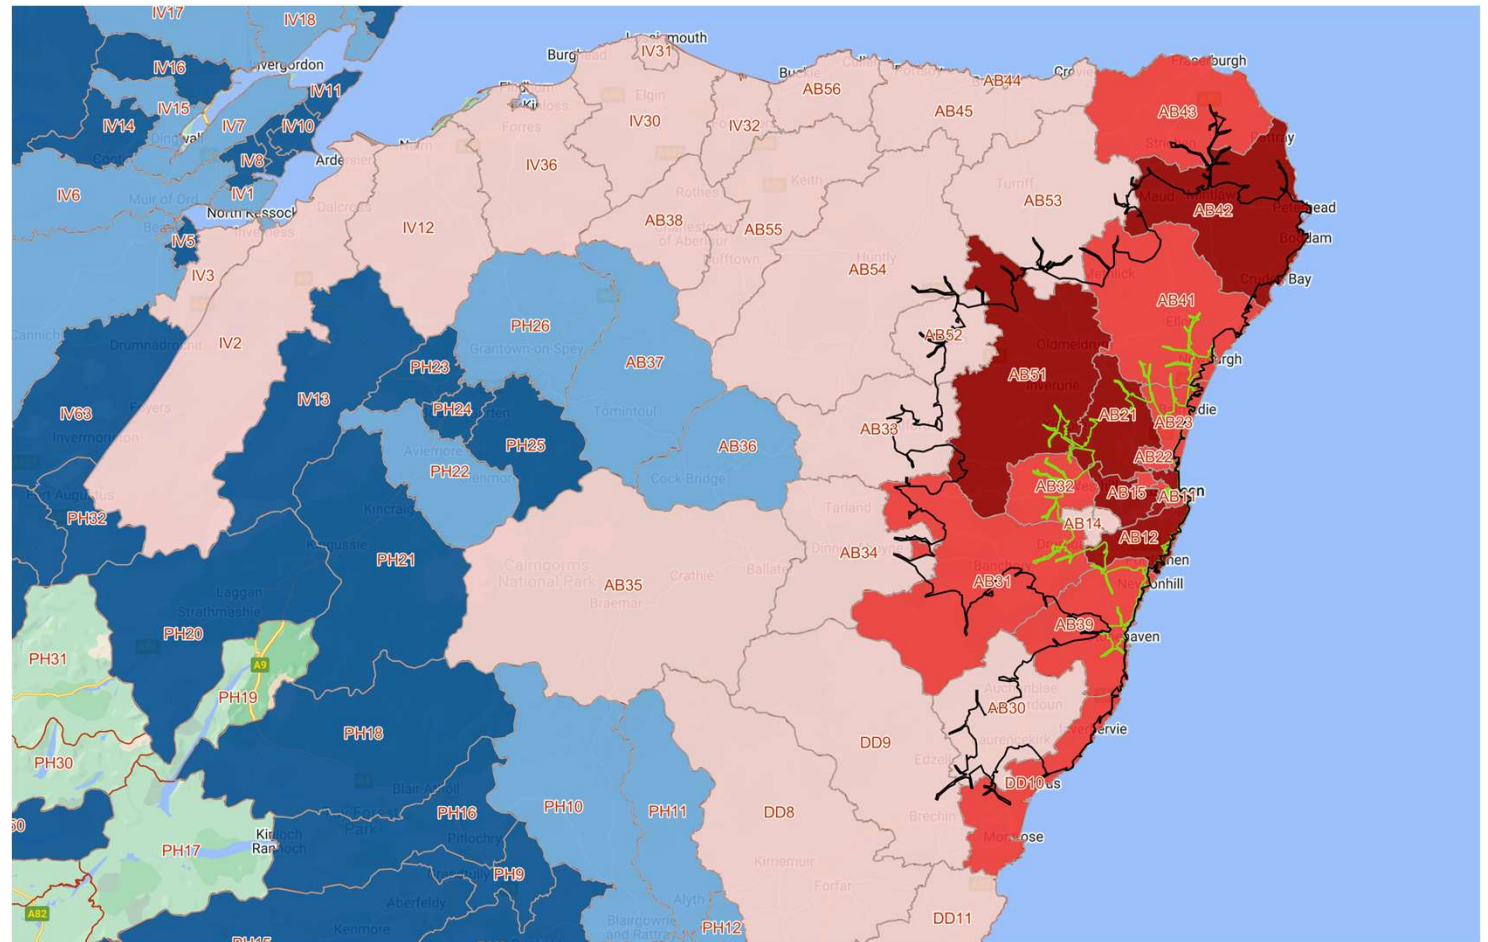

APA Audiences 22/23 – 59,854
valid postcodes

Green outline – 30 min drivetime –
43% of bookers
Black outline – 60 min drivetime –
65% of bookers